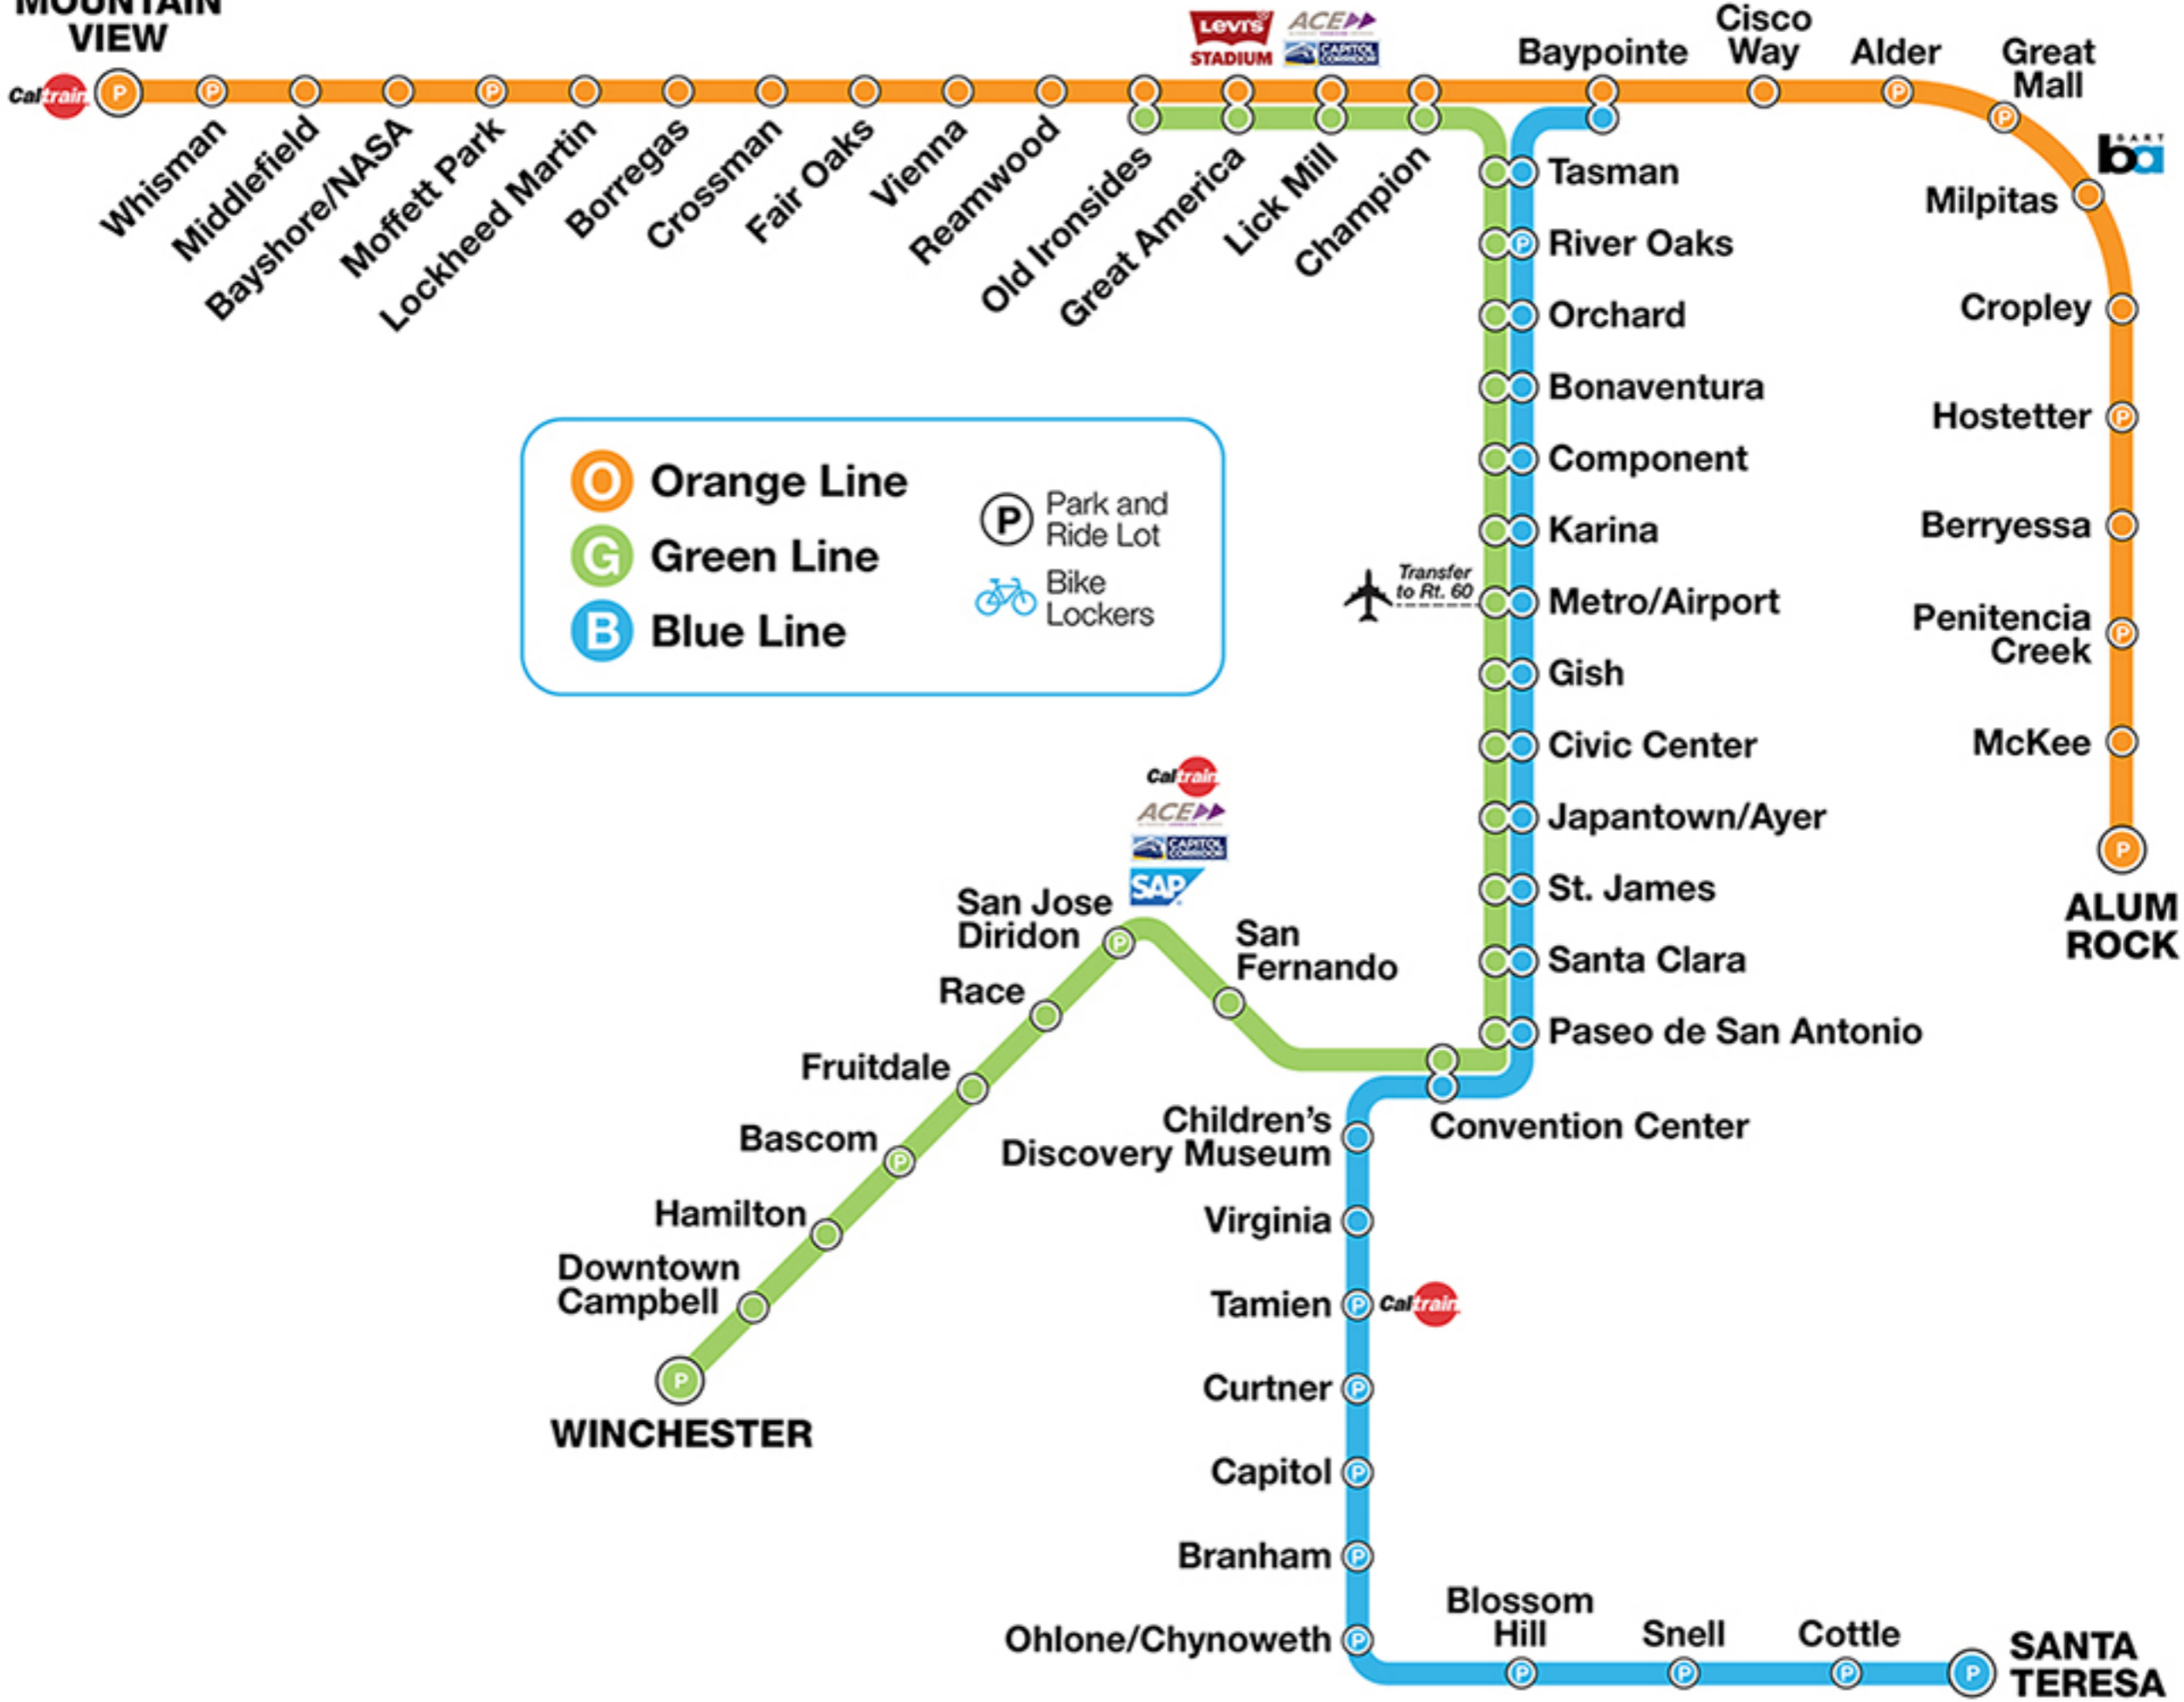

**MOUNTAIN VIEW**

- **Orange Line**
- **Green Line**
- **Blue Line**

- P Park and Ride Lot
- Bike Lockers

**Orange Line Stations:** Mountain View, Whisman, Middlefield, Bayshore/NASA, Moffett Park, Lockheed Martin, Borregas, Crossman, Fair Oaks, Vienna, Reamwood, Old Ironsides, Great America, Lick Mill, Champion, Baypointe, Cisco Way, Alder, Great Mall, Milpitas, Cropley, Hostetter, Berryessa, Penitencia Creek, McKee, Alum Rock.

**Green Line Stations:** Winchester, Downtown Campbell, Hamilton, Bascom, Fruitdale, Race, San Jose Diridon, San Fernando, San Jose Diridon, Race, Fruitdale, Bascom, Hamilton, Downtown Campbell, Winchester.

**Blue Line Stations:** San Jose Diridon, Children's Discovery Museum, Virginia, Tamien, Curtner, Capitol, Branham, Ohlone/Chynoweth, Blossom Hill, Snell, Cottle, Santa Teresa.

**Other Stations:** Tasman, River Oaks, Orchard, Bonaventura, Component, Karina, Metro/Airport, Gish, Civic Center, Japantown/Ayer, St. James, Santa Clara, Paseo de San Antonio, Convention Center.

**SANTA TERESA**